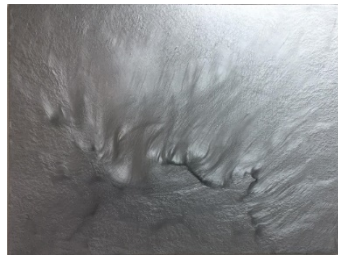

Hammond Museum & Japanese Stroll Garden

28 Deveau Road | PO Box 326 | North Salem, NY 10560 | (914) 669-5033

EXHIBIT – **A Pursuit of Perspective** -September 20 to November 11, 2017

Hisao Hanafusa "Fifth Dimension"

Painting #9

UCHUIDEN XIX

Oil on Canvas 48" x 36"

$20,000.00 (#8059)